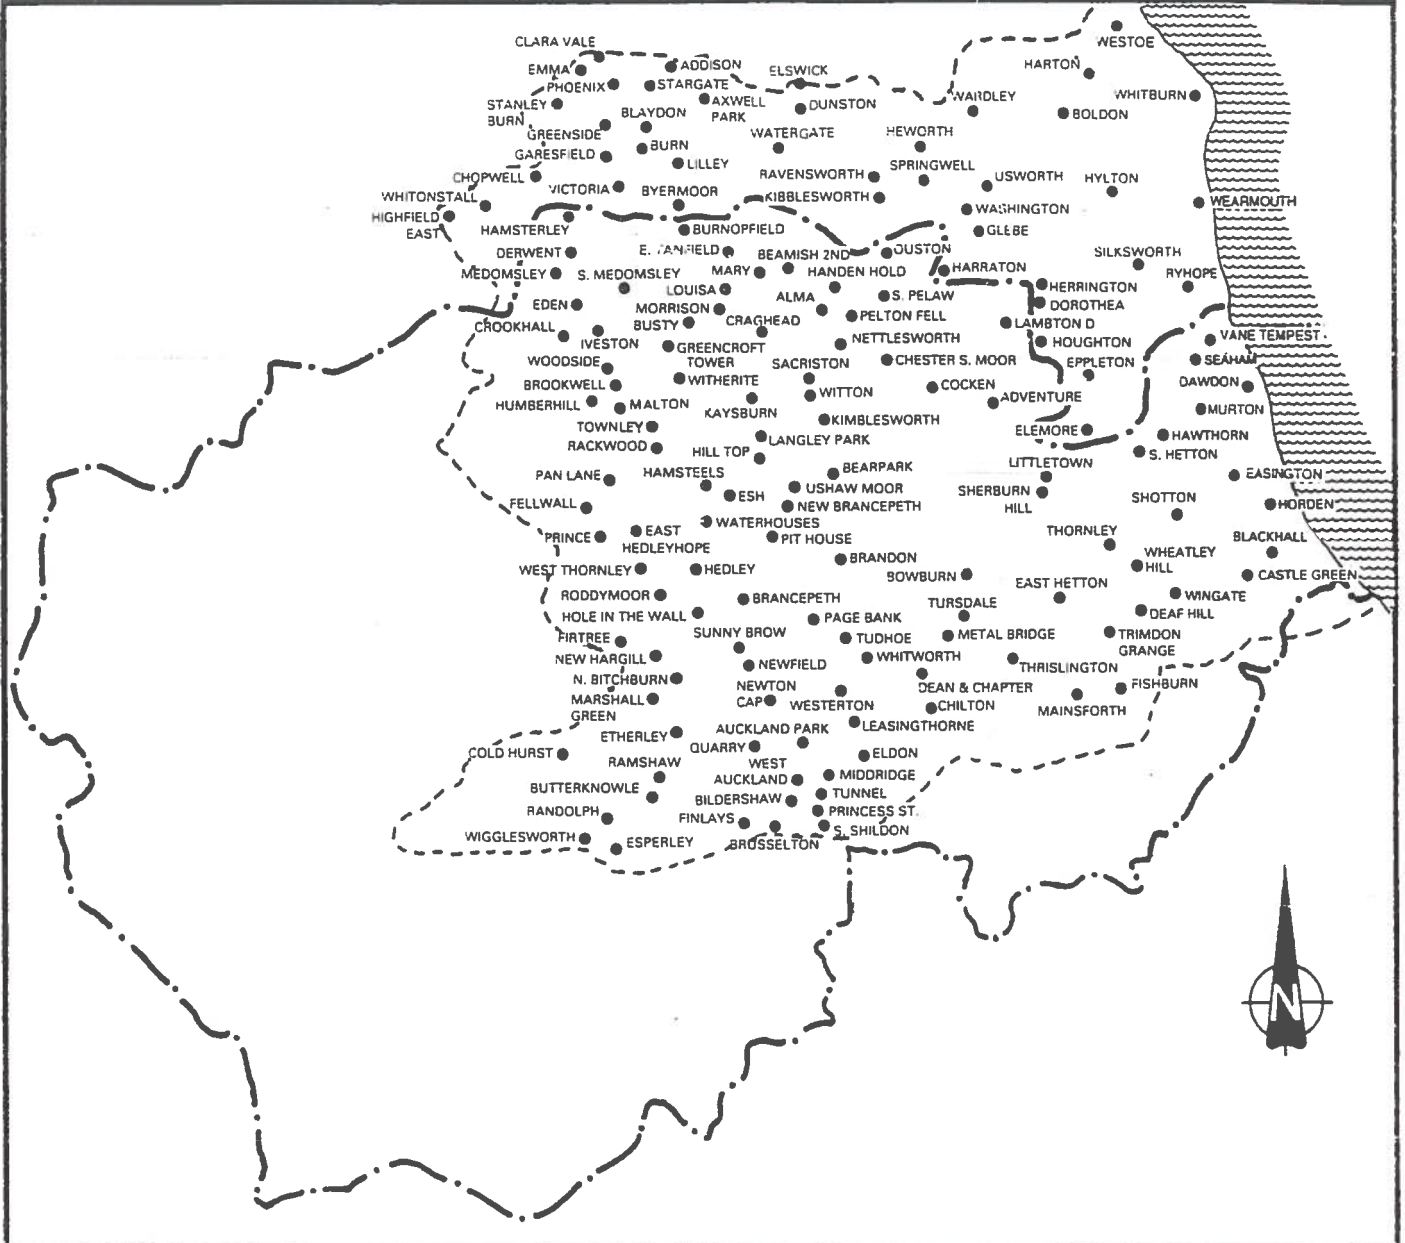

THE DURHAM COALFIELD 1950 – 1994

DURHAM (1950)

Total no.-mines – 134
 Total no.- jobs – 108,291
 Total output – 24,140,000 tons

NORTHUMBERLAND & DURHAM - COMBINED (1950)

Total no. - mines – 184
 Total no. - jobs – 136,000

KEY

- Closed since 1950
- Coalfield boundary
- .-.- County boundary

DURHAM COUNTY COUNCIL
 ECONOMIC DEVELOPMENT &
 PLANNING DEPARTMENT,
 COUNTY HALL,
 DURHAM.
 DH1 5UF.